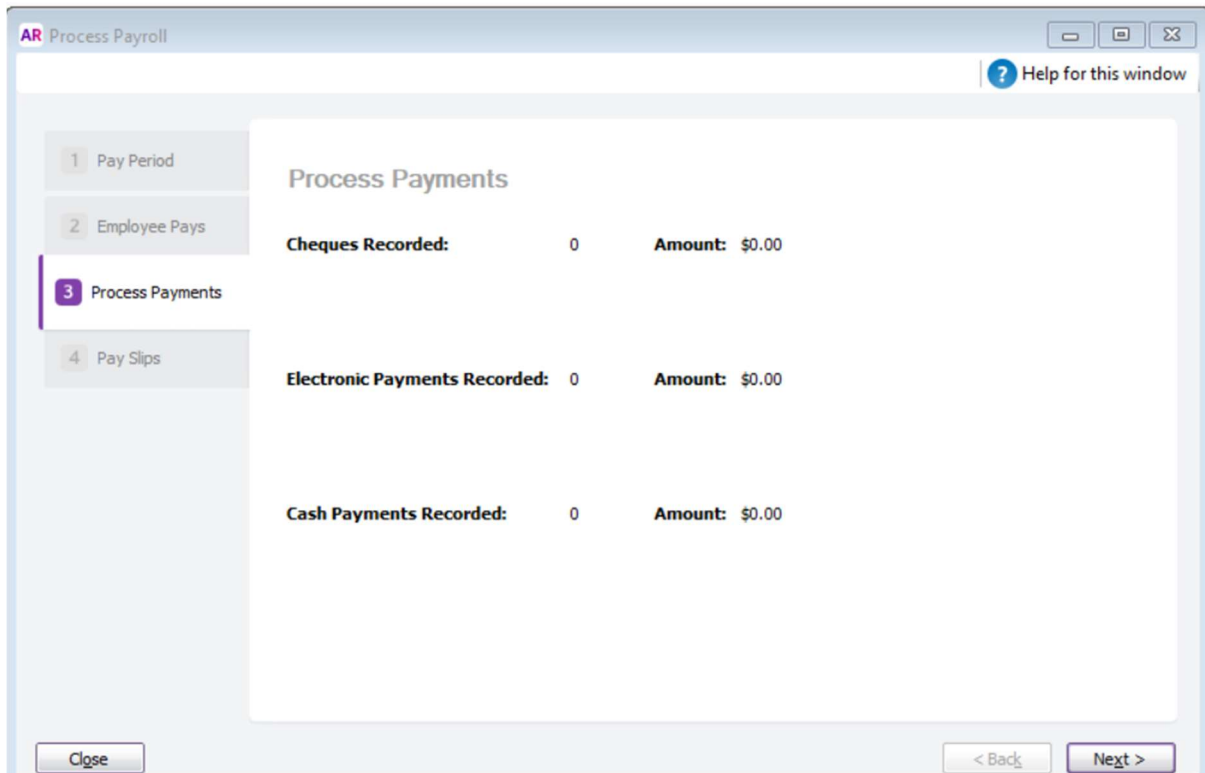

Please see the screen short, payroll doesn't show the amount paid on this screen

This is the next screen, didn't give me the screen to sent to ATO